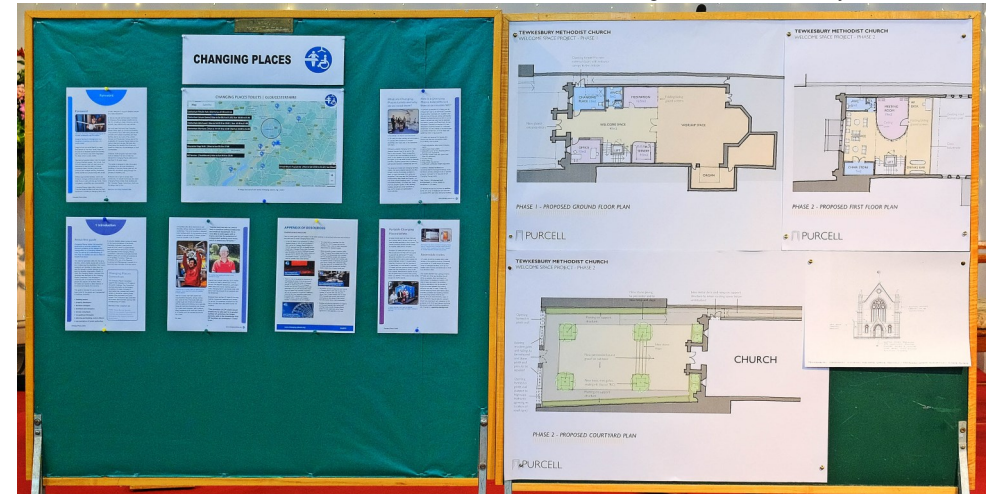

All images © Adrian Shelley 2023